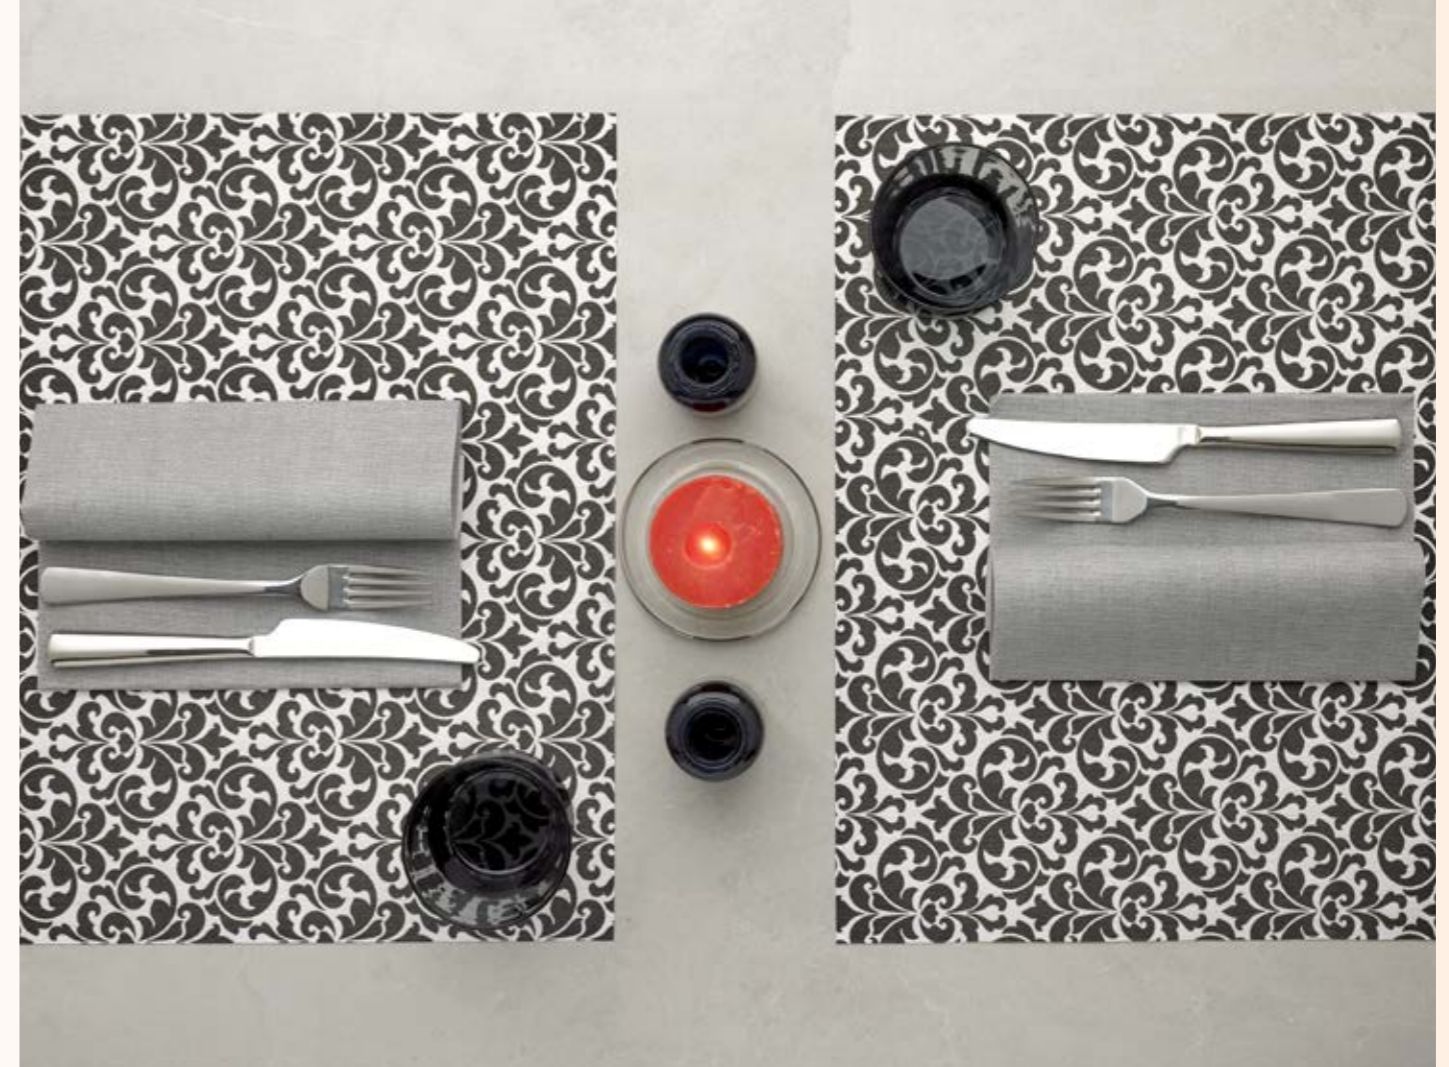

Vanity

L'infinita eleganza della lavorazione tessile in cinque colorazioni.
The never-ending elegance of textile effect in five colors.

TOVAGLIETTE - PLACEMATS - TISCHSETS - NAPPERONS - MANTELITAS

32X45cm **Vanity**

4339730
Vanity Beige
Pieces/Box 600
100 pcs x 6 pack

4339740
Vanity Sabbia
Pieces/Box 600
100 pcs x 6 pack

4339750
Vanity Antracite
Pieces/Box 600
100 pcs x 6 pack

NEW

4339660
Vanity Grigio
Pieces/Box 600
100 pcs x 6 pack

NEW

4339670
Vanity Marrone
Pieces/Box 600
100 pcs x 6 pack

32x45 Black & White / 45x45 1/6 T.U. Antracite